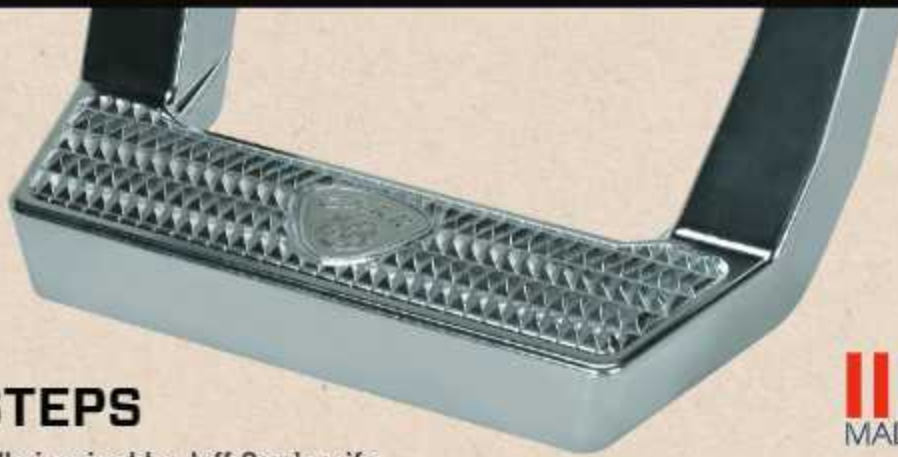

LD SIDE STEPS

The LD step was actually inspired by Jeff Carr's wife, Lynn. Hence the name "LD Step" (Lynn's Design). This step gives the user easier access to the vehicle due to the wider and deeper stepping surface that extends further than our other steps. The LD step is available in our three durable finishes, and installation is a cinch with our mounting system.