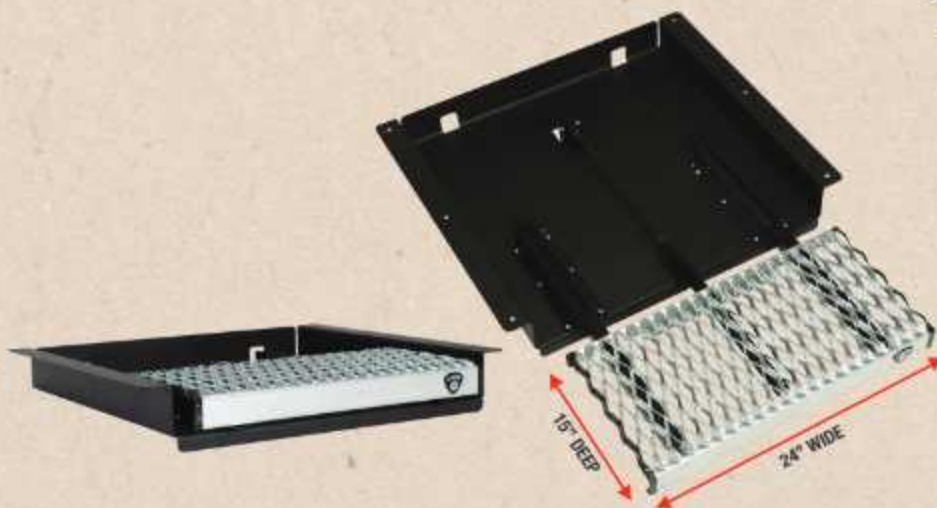

WORK TRUCK PLATFORM STEPS

DEPLOYS IN AND OUT

WORK TRUCK PLATFORM STEPS

The CARR Work Truck Platform Step puts everything within reach. Equip your work truck with a massive 15-inch retractable platform. Releases with just the press of your foot and securely locks in place when stowed away. Aggressive open treads contribute to a safe, comfortable standing platform that easily accommodates extra-large work boots.

FEATURES

- Hands-free operation
- Fully assembled - mounting straps and hardware included for installation
- 500 lb. weight capacity
- Easy to install and use
- Mounting straps and hardware provided
- 24" or 31" wide with an impressive 15" depth
- Backed by a limited lifetime warranty on all materials and craftsmanship

501520