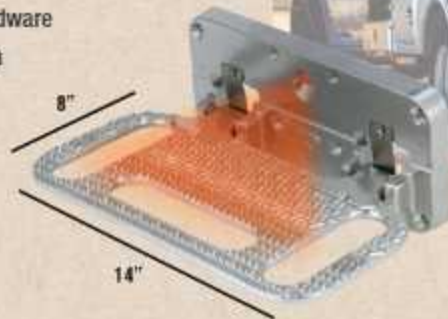

MEGA STEPS HD MEGA STEPS

MEGA STEPS

FEATURES

- Heavy-duty foldable steps are large—14" by 6"
- Specifically developed for all 2" and 2-1/2" hitch receivers
- Flat-mount version also available with hardware
- Safe and easy access to any vehicle with a trailer hitch
- Back plate and the deck are made out of heavy-duty aluminum alloy
- Fold down for use and then fold back up when not in use
- Has a 500 lb. weight capacity
- Simple to install and use
- Limited lifetime warranty

MEGA STEP APPLICATIONS (SOLD AS SINGLES)

	XP3 BLACK	XM4 MATTE	XP7 YLW
Mega Step Flat Mount	190001	190005	190007
Mega Hitch Step 2 and 2 1/2" receivers	190011	190015	190017

HD MEGA STEPS

FEATURES

- Heavy-duty foldable steps are large—14" by 8"
- Illuminated with grab handle slots
- Flat-mount version also available with hardware
- Safe and easy access to any vehicle with a 2" or 2-1/2" hitch receivers
- Back plate and the deck are made out of heavy-duty aluminum alloy
- Fold down for use and then fold back up when not in use
- Has a 500 lb. weight capacity
- Simple to install and use
- Limited lifetime warranty
- NFPA Compliant

LOAD CAPACITY
✓ **HEAVY DUTY**
500 LBS

HD MEGA STEP APPLICATIONS (SOLD AS SINGLES)

	XP3 BLACK	XM3 POLISHED	XP7 YLW
HD Mega Step Flat Mount - with LED light	193001	193002	193007
HD Mega Hitch Step 2 and 2 1/2" receivers - with LED light	193011	193012	193017
HD Mega Step Retro Fit (Fire Trucks only) - with LED light	-	193022	-
HD Mega Step Flat Mount - no light	194001	194002	194007
HD Mega Hitch Step 2 and 2 1/2" receivers - no light	194011	194012	194017