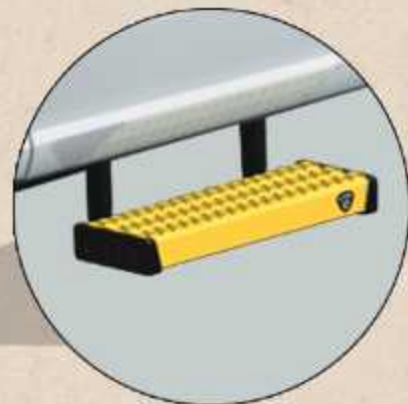

MAXgrip SIDE STEPS

■ MAXgrip SIDE STEPS

Do you need a step that works as hard as your truck? Look no further than the NEW CARR MAXgrip Side Step, built to serve you and your fleet. Engineered for safety first with our aggressive MAXgrip treads, heavy-duty 500 lb weight capacity rating, and protective end caps. Our rugged, ergonomic design affords comfortable access to your cab while delivering unique style and appeal across the entire fleet. In addition, the exclusive CARR multi-mount system makes for easier installation and furnishes a precision fit for your specific work truck.

FEATURES

- Maximum, multi-directional slip resistant treads
- Flow-through debris step surface
- Built-in entry/exit safety underfoot
- Rigid vehicle specific custom fit rocker mount
- All mounting brackets & hardware included
- Backed by our limited lifetime warranty on materials and craftsmanship

GALVANIZED

CARR's Xtreme Galvanized finish penetrates the metal to help prevent the formation of rust and corrosion.

BLACK

CARR's Xtreme Black Powder Coat finish features a lightly textured matte finish that resists scratches, peeling and fading.

SAFETY YELLOW

CARR's Xtreme Safety Yellow Powder Coat finish resists scratches, peeling and fading.

DIMENSION: 20" width, 7" depth

STEP PAD: MAXgrip non-slip tread pattern

STEP: Flat step area for increased safety

SOLD AS SINGLES