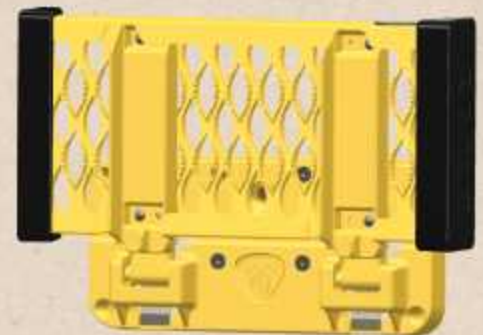

■ **NEW MAXgrip FLIP STEPS**

SafeGuard Your Fleet With MAXgrip Flip Steps

FEATURES

- Hitch-mount or flat mount
- Illuminated LED step surface (optional)
- Innovative stainless-steel spring plate closure design
- Demanding fleet approved 500 lb. weight capacity