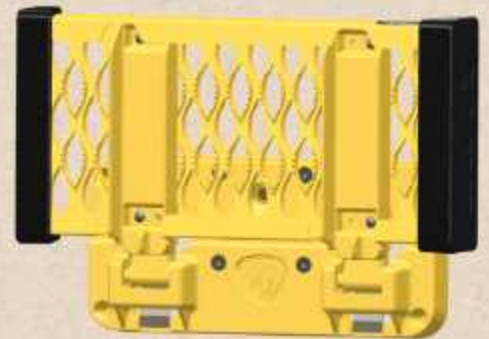

SOLD AS SINGLES