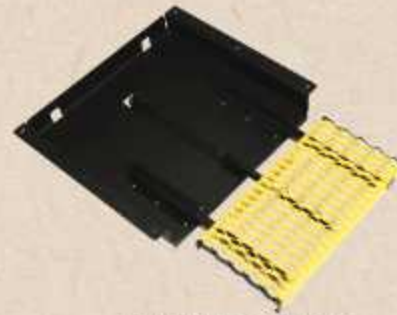

HD MEGA STEPS
14X8 Folding Step with Built-In
Grab Handle/Optional Lighting
(Flat Mount and Hitch Step)

FACTORY VAN SIDE STEPS
20" Width

20" GRAB HANDLE 10" GRAB HANDLE

31" WORK TRUCK
PLATFORM STEPS

24" WORK TRUCK
PLATFORM STEPS