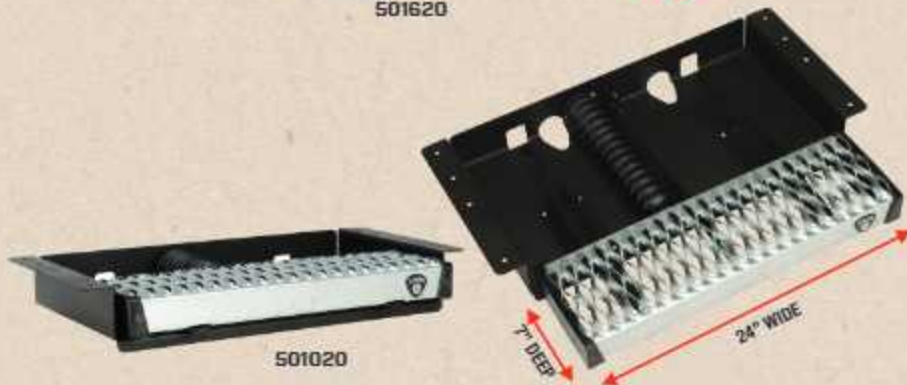

WORK TRUCK STEPS DEPLOYS IN AND OUT

WORK TRUCK STEPS

Gives safe and easy access to the side and top rack of any service truck where exterior tool boxes are used.

FEATURE

- Hands-free
- Fully assembled - mounting straps and hardware included for installation
- 500 lb. weight capacity
- Easy to install and easy to use
- Conveniently tucked away when not in use
- When in the "out" position, both feet fit on the step
- Large 12", 16" or 24" non-skid step surface for increased safety
- Limited lifetime warranty on all materials and craftsmanship
- Push on step to deploy, push back in to lock when not in use!